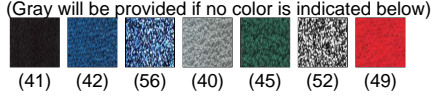

Carpet

Standard Color Options

Plush Color Options

Ultra Plush Color Options

Item Code	Description	Color Code	On or Before 7/9/18		Regular (\$)	Qty	Tax %	Total
			Online (\$)	Discount (\$)				
5001	Pre-Cut Standard Carpet 10'x10'		391.00	464.25	586.75		8.875	\$
5002	Pre-Cut Standard Carpet 10'x20'		784.25	929.50	1,175.75		8.875	\$
5003	Pre-Cut Standard Carpet 10'x30'		1,177.75	1,395.00	1,765.50		8.875	\$