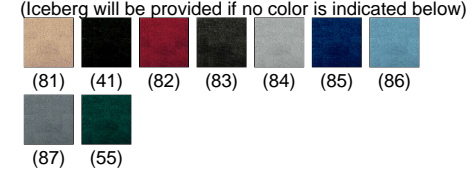

Carpet

Standard Color Options

Plush Color Options

Ultra Plush Color Options

Item Code	Description	Color Code	On or Before 7/9/18		Regular (\$)	Qty	Tax %	Total
			Online (\$)	Discount (\$)				
5001	Pre-Cut Standard Carpet 10'x10'		391.00	464.25	586.75		8.875	\$
5002	Pre-Cut Standard Carpet 10'x20'		784.25	929.50	1,175.75		8.875	\$
5003	Pre-Cut Standard Carpet 10'x30'		1,177.75	1,395.00	1,765.50		8.875	\$

Calculate Sq. Ft. = Width _____ X Length _____ = _____ Total Sq. Ft.

Item Code	Description	Color Code	On or Before 7/9/18		Regular (\$)	Sq. Ft.	Tax %	Total
			Online (\$)	Discount (\$)				
5000	Standard Carpet Custom-Cut, Per Sq.Ft.		8.30	9.85	12.45		8.875	\$
5006	Plush Carpet Custom-Cut, Per Sq.Ft.		12.85	15.20	19.25		8.875	\$
5007	Ultra Plush Carpet Custom-Cut, Per Sq.Ft.		14.95	17.70	22.40		8.875	\$