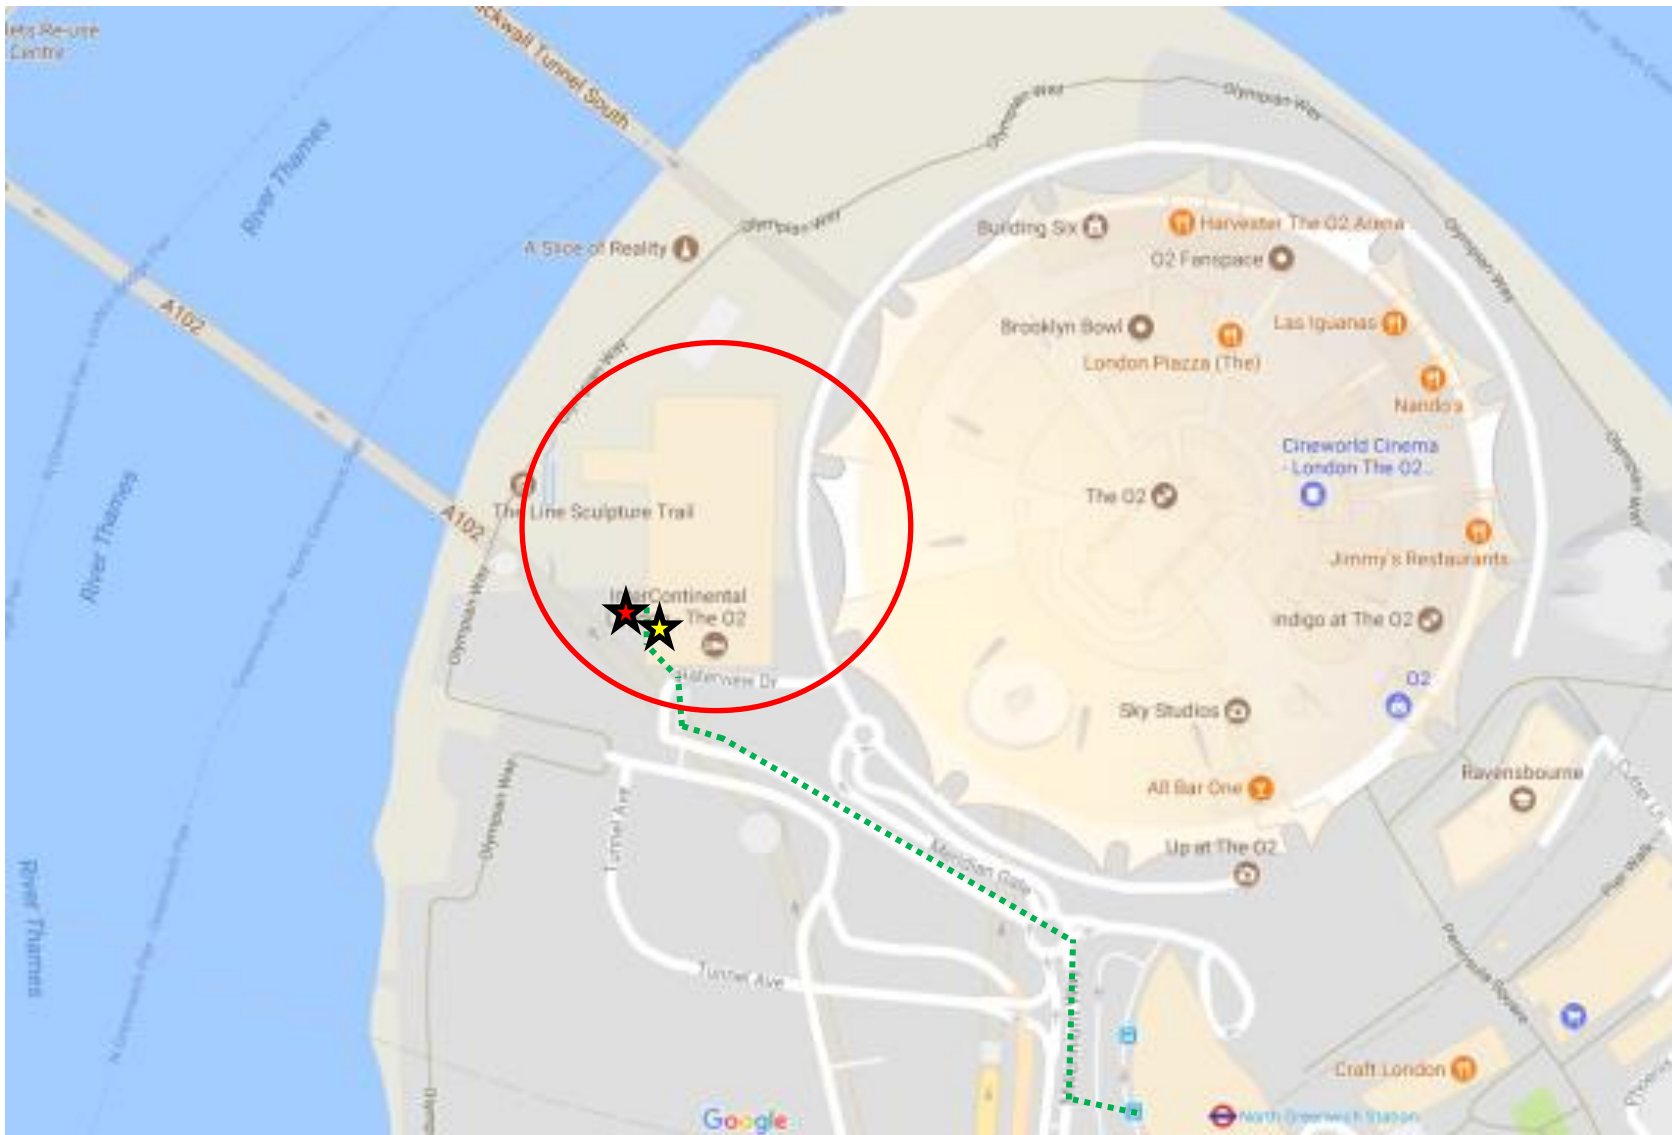

InterContinental O2 - Access to the Venue

★ Entrance Doors to Registration Area

⋯ 4 minute walk from North Greenwich Tube Station

★ Taxi Drop off Point